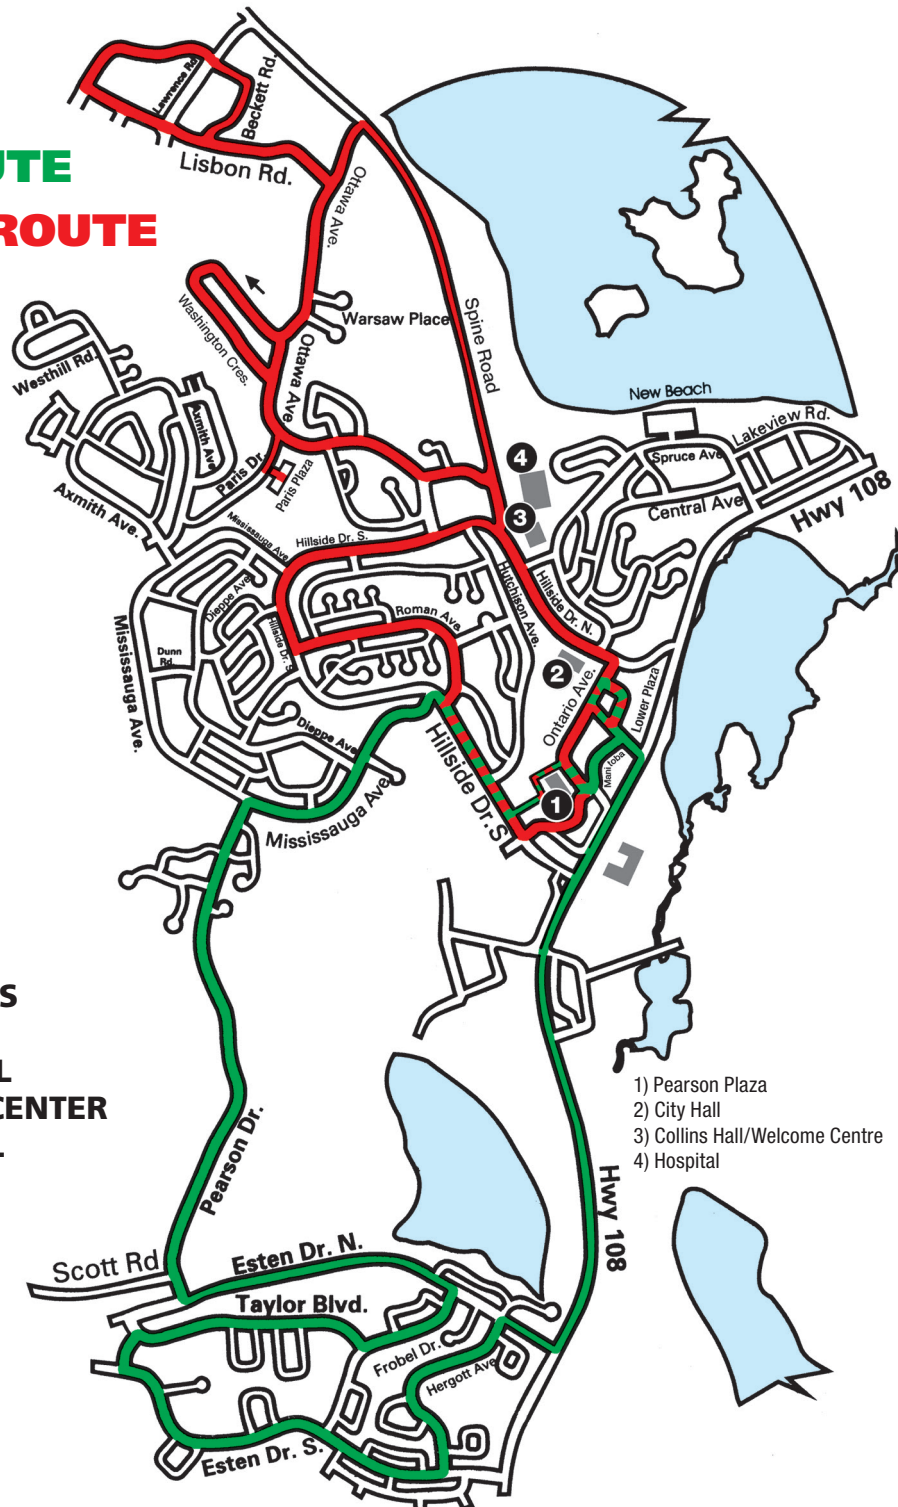

7:00 p.m.	8:00 p.m.	9:00 p.m.
-----------	-----------	-----------

No Service on Sundays or Statutory Holidays

ARRIVAL TIME FROM PEARSON PLAZA

Departs PEARSON PLAZA	00 minutes
Canadian Tire	1 minutes
Hillside Dr. S. @ Roman Ave.	1 minutes
22 Mississauga Ave.	2 minutes
Mississauga Ave. @ Dieppe Ave.	2 minutes
Mississauga Ave. @ Kay Rd.	3 minutes
Pearson Dr. @ Burley Park	3 minutes
Pearson Dr. @ Bennett Dr.	4 minutes
Pearson Dr. @ Laurier Rd.	4 minutes
Frobel Dr. @ Capillo Rd.(1)	9 minutes
Frobel Dr. @ Capillo Rd.(2)	9 minutes
Frobel Dr. @ Taylor Blvd.	10 minutes
Taylor Blvd. @ Farquhar Pl.	10 minutes
Taylor Blvd. @ Ste. Camillus Cresc.	11 minutes
Taylor Blvd. @ Young Cresc.	11 minutes
Young Cresc. @ Esten Dr. S.	12 minutes
Esten Dr. S. @ Gauthier Pl.	12 minutes
Esten Dr. S. @ McLaren Cresc.	13 minutes
57 Esten Dr. S.	13 minutes
Esten Dr. S. @ Farrell Cresc.	14 minutes
Esten Dr. S. @ Frobel Dr.	14 minutes
Esten Dr. S. @ Alemany Rd.	15 minutes
Esten Dr. S. @ Hergott Ave.	15 minutes
Hergott Ave. @ Esten Pk. Sch.	16 minutes
Hergott Ave. @ Confect. Store	16 minutes
39 Hergott Ave.	17 minutes
Hergott Ave. @ Esten Dr. N.	17 minutes
Mountain Rd. @ Oakland Blvd.	19 minutes
Oakland Blvd. @ E. L.Trading Post	20 minutes
Oaks Centre	20 minutes
Hwy 108 @ Tim Horton's	21 minutes
Saskatchewan Rd. @ Pedestr. Crosswalk	22 minutes
Rexall Pharmacy	23 minutes
Manitoba Rd @ Elizabeth Walk	24 minutes
Veterans' Way Opposite Legion Hall	24 minutes
PEARSON PLAZA	25 minutes

ESTEN ROUTE LAKESIDE ROUTE

**TICKETS & PASSES
ARE AVAILABLE
AT THE CITY HALL
AND WELCOME CENTER
AT COLLINS HALL**

LAKESIDE ROUTE:

DEPARTURE TIME FROM PEARSON PLAZA

MONDAY TO SATURDAY

7:00 a.m.	10:00 a.m.	1:00 p.m.	4:00 p.m.
8:00 a.m.	11:00 a.m.	2:00 p.m.	5:00 p.m.
9:00 a.m.	12:00 p.m.	3:00 p.m.	6:00 p.m.