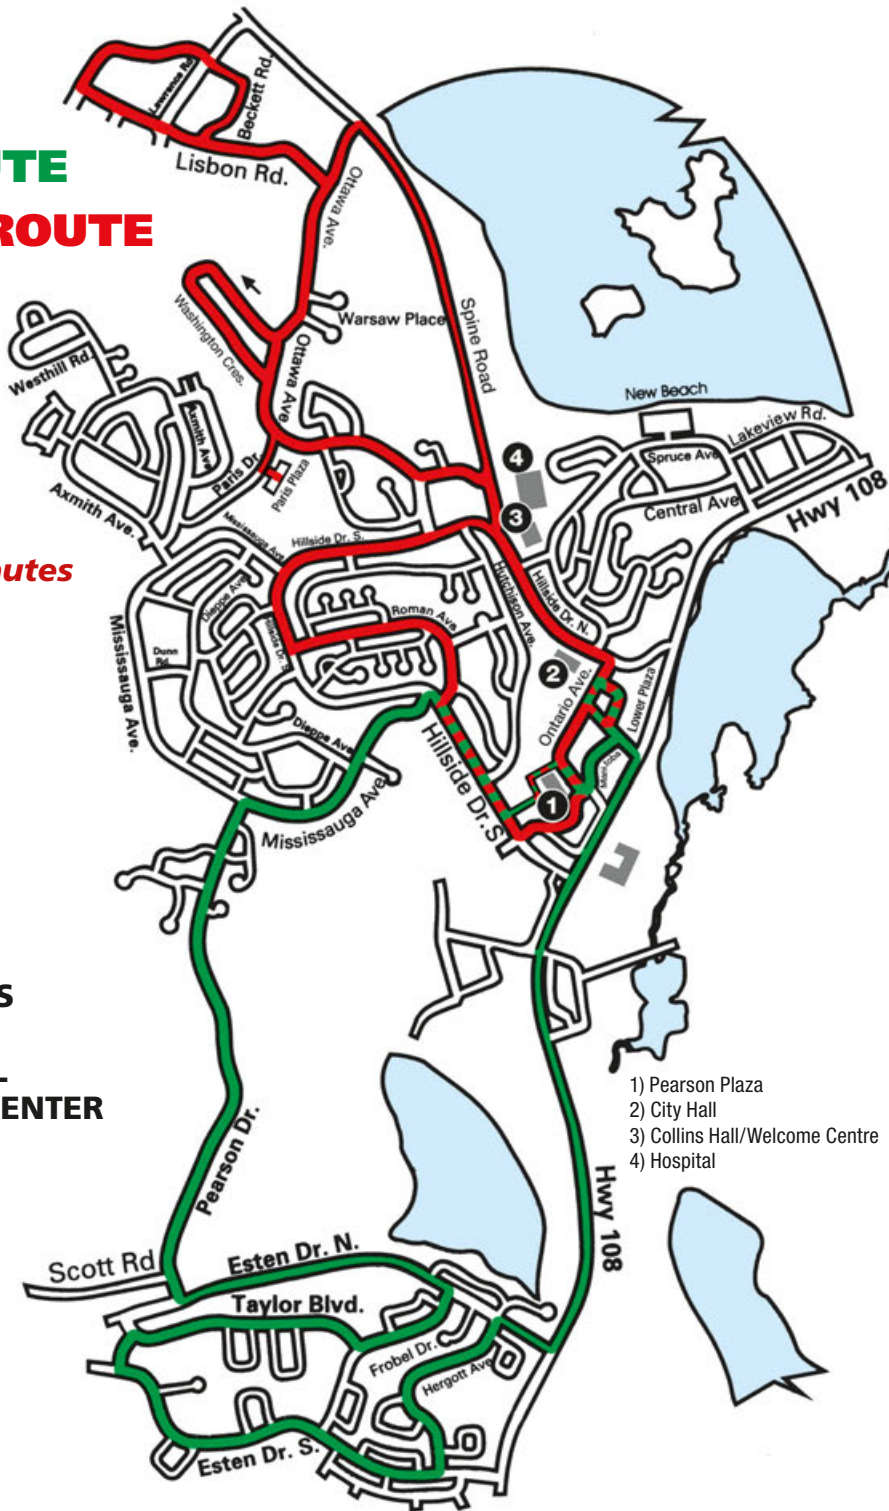

## ARRIVAL TIME FROM PEARSON PLAZA

Departs PEARSON PLAZA	00 minutes
Canadian Tire	1 minutes
Hillside Dr. S. @ Roman Ave.	1 minutes
22 Mississauga Ave.	2 minutes
Mississauga Ave. @ Dieppe Ave.	2 minutes
Mississauga Ave. @ Kay Rd.	3 minutes
Pearson Dr. @ Burley Park	3 minutes
Pearson Dr. @ Bennett Dr.	4 minutes
Pearson Dr. @ Laurier Rd.	4 minutes
Frobel Dr. @ Capillo Rd.(1)	9 minutes
Frobel Dr. @ Capillo Rd.(2)	9 minutes
Frobel Dr. @ Taylor Blvd.	10 minutes
Taylor Blvd. @ Farquhar Pl.	10 minutes
Taylor Blvd. @ Ste. Camillus Cresc.	11 minutes
Taylor Blvd. @ Young Cresc.	11 minutes
Young Cresc. @ Esten Dr. S.	12 minutes
Esten Dr. S. @ Gauthier Pl.	12 minutes
Esten Dr. S. @ McLaren Cresc.	13 minutes
57 Esten Dr. S.	13 minutes
Esten Dr. S. @ Farrell Cresc.	14 minutes
Esten Dr. S. @ Frobel Dr.	14 minutes
Esten Dr. S. @ Alemany Rd.	15 minutes
Esten Dr. S. @ Hergott Ave.	15 minutes
Hergott Ave. @ Esten Pk. Sch.	16 minutes
Hergott Ave. @ Confect. Store	16 minutes
39 Hergott Ave.	17 minutes
Hergott Ave. @ Esten Dr. N.	17 minutes
Mountain Rd. @ Oakland Blvd.	19 minutes
Oakland Blvd. @ E. L.Trading Post	20 minutes
Oaks Centre	20 minutes
Hwy 108 @ Tim Horton's	21 minutes
Saskatchewan Rd. @ Pedestr. Crosswalk	22 minutes
Rexall Pharmacy	23 minutes
Horne Walk <b>NEW</b>	24 minutes
Manitoba Rd @ Elizabeth Walk	24 minutes
Veterans' Way Opposite Legion Hall	24 minutes
PEARSON PLAZA	25 minutes

# LAKESIDE ROUTE: