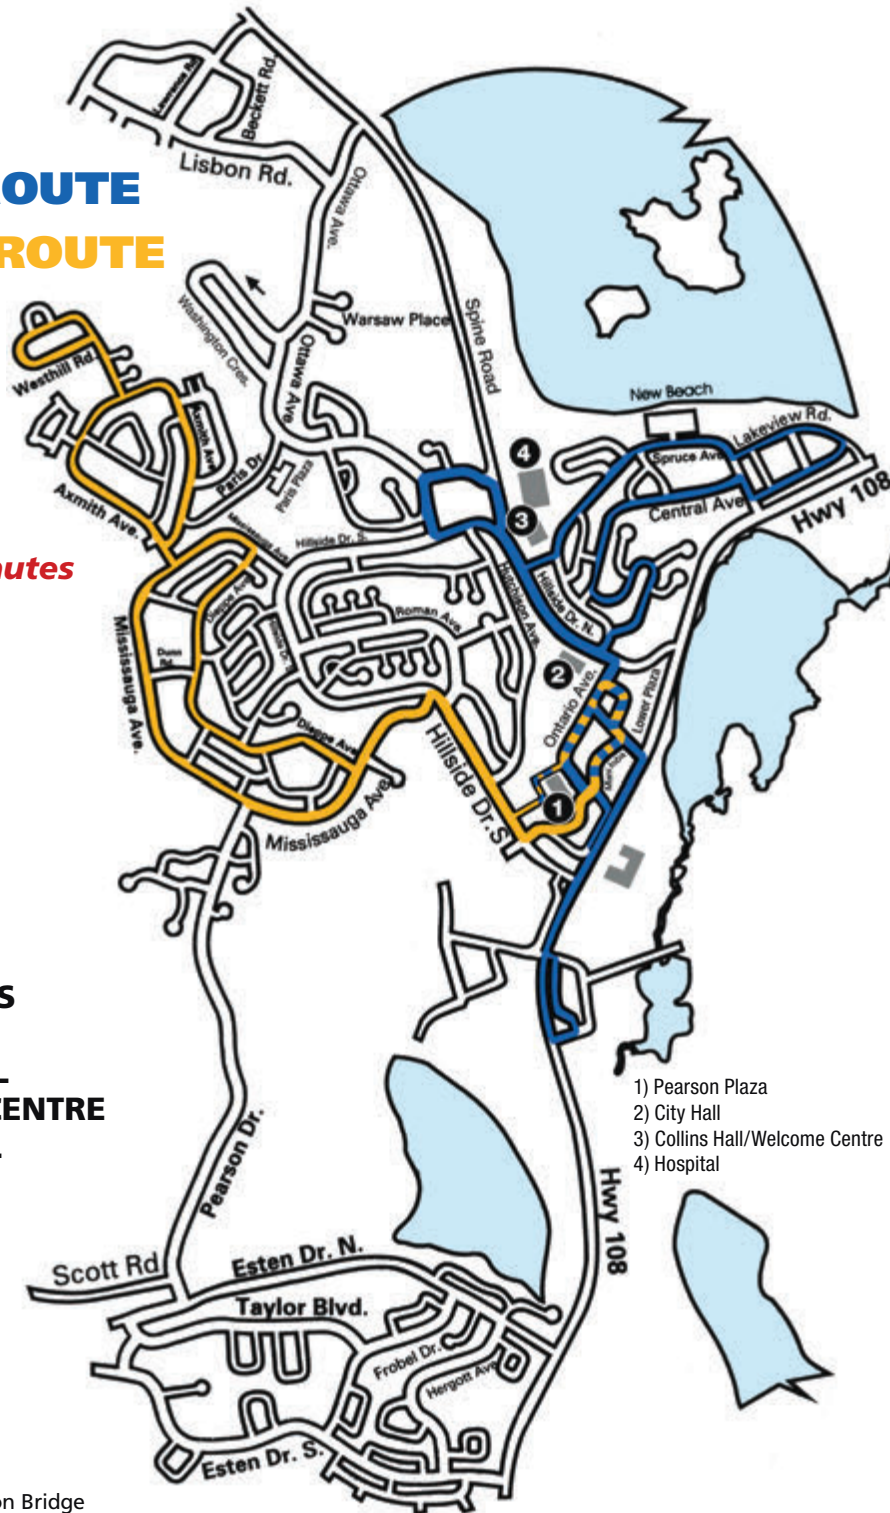

WESTHILL ROUTE:

DEPARTURE TIME FROM PEARSON PLAZA

MONDAY TO SATURDAY

7:30 a.m.	10:30 a.m.	1:30 p.m.	4:30 p.m.
8:30 a.m.	11:30 a.m.	2:30 p.m.	5:30 p.m.
9:30 a.m.	12:30 p.m.	3:30 p.m.	

THURSDAY AND FRIDAY ONLY

CENTRAL ROUTE:

DEPARTURE TIME FROM PEARSON PLAZA

MONDAY TO SATURDAY

7:30 a.m.	10:30 a.m.	1:30 p.m.	4:30 p.m.
8:30 a.m.	11:30 a.m.	2:30 p.m.	5:30 p.m.
9:30 a.m.	12:30 p.m.	3:30 p.m.	

THURSDAY AND FRIDAY ONLY

6:30 p.m.	7:30 p.m.	8:30 p.m.
-----------	-----------	-----------

SUNDAY 8:30 a.m. to 3:30 p.m.

No Service on Statutory Holidays

ARRIVAL TIME FROM PEARSON PLAZA

PEARSON PLAZA	30 minutes
Veterans' Way @ Legion Hall	31 minutes
Saskatchewan Rd. @ Pedestr. Crossw.	32 minutes
Rexall Pharmacy	33 minutes
Horne Walk NEW	34 minutes
Valley Cresc. @ Hemlock Pl.	35 minutes
Valley Cresc. @ Cedar Pl.	36 minutes
Valley Cresc. @ Central Ave.	36 minutes
43 Central Ave.	37 minutes
Central Ave. @ Maple Rd.	37 minutes
Centennial Arena	38 minutes
Poplar Rd. @ Willow Lane	38 minutes
Poplar Rd. @ Lakeview Rd.	38 minutes
Lakeview Rd. @ Tennis Court	39 minutes
Lakeview Rd. @ Spruce Ave.	39 minutes
Spruce Beach Entrance	40 minutes
Spruce Ave. @ Westview	40 minutes
73 Spruce Ave.	40 minutes
Spruce Ave. @ Beech Rd.	40 minutes
Hillside Dr. N. @ Collins Hall	41 minutes
Hospital @ Spine Rd.	42 minutes
220 Ottawa Ave.	42 minutes
Amsterdam Rd. @ Edinburgh Rd.	43 minutes
Hillside Dr. N. Opp. Fatima School	43 minutes
Hillside Dr. N. Opp. Collins Hall	44 minutes
Hillside Dr. N. Opp. E.L. Clinic	44 minutes
Ontario Ave. Opp. Maple Restaurant	45 minutes
Manitoba Rd. @ Hwy 108	46 minutes
Hwy 108 Opp. Tim Horton's	46 minutes
Mountain Rd. @ Oakland Blvd.	49 minutes
Oakland Blvd. @ E. L.Trading Post	49 minutes
Oaks Centre	50 minutes
Hwy 108 @ Tim Horton's	50 minutes
Saskatchewan Rd. @ Pedestr. Crosswalk	51 minutes
126 ONTARIO	52 minutes
PEARSON PLAZA	54 minutes